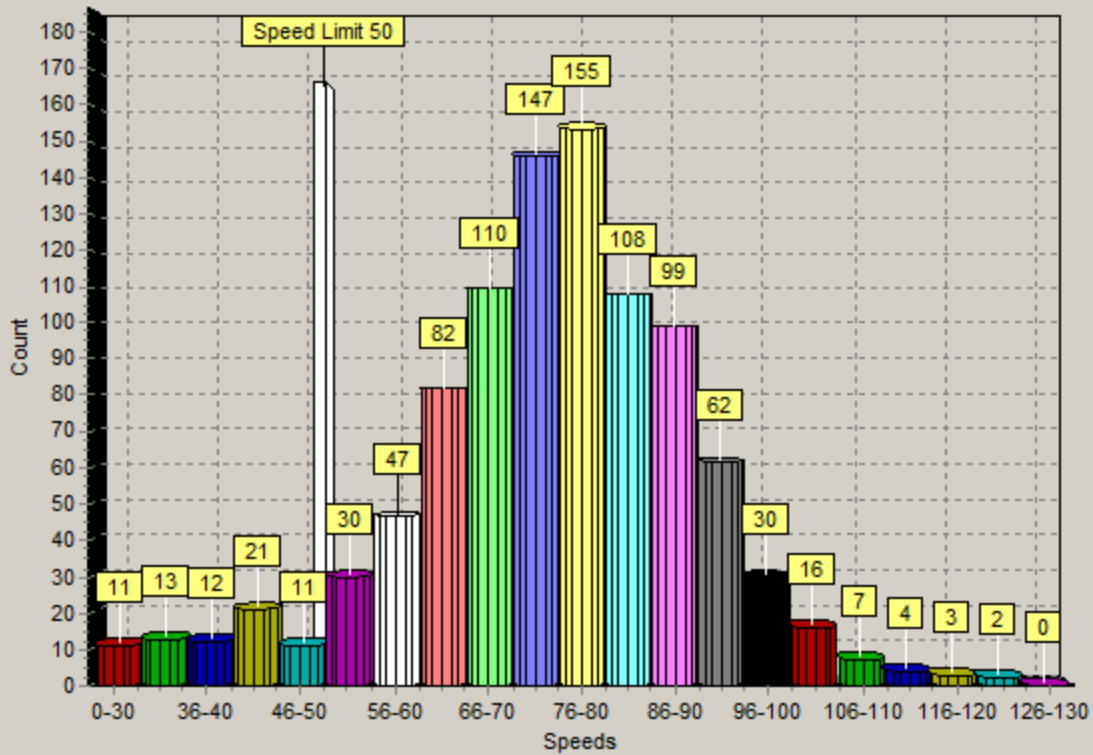

EZ Stat Traffic Speed Survey

Date: 6/12/2020 10:27:24 am

Start Date: 6/6/2020 06:00 pm

End Date: 6/10/2020 03:00 pm

Time Interval: 60 minutes

Speed Interval: 5 km/h

Posted Speed Limit: 50 km/h

Average Speed: 74 km/h

Highest Speed: 125 km/h

50th Percentile: 76 km/h

85th Percentile: 89 km/h

Number Above Speed Limit: 902

Total Number of Vehicles: 970

Print

Copy to Clipboard

Comments:

Count vs. Speed
6/6/2020 06:00 pm - 6/10/2020 03:00 pm

EZ Stat Traffic Speed Survey

Date: 6/12/2020 10:33:19 am

Start Date: 6/6/2020 06:00 pm

End Date: 6/10/2020 03:00 pm

Time Interval: 60 minutes

Speed Interval: 10 km/h

Posted Speed Limit: 50 km/h

Average Speed: 74 km/h

Highest Speed: 125 km/h

50th Percentile: 76 km/h

85th Percentile: 89 km/h

Number Above Speed Limit: 902

Total Number of Vehicles: 970

Print